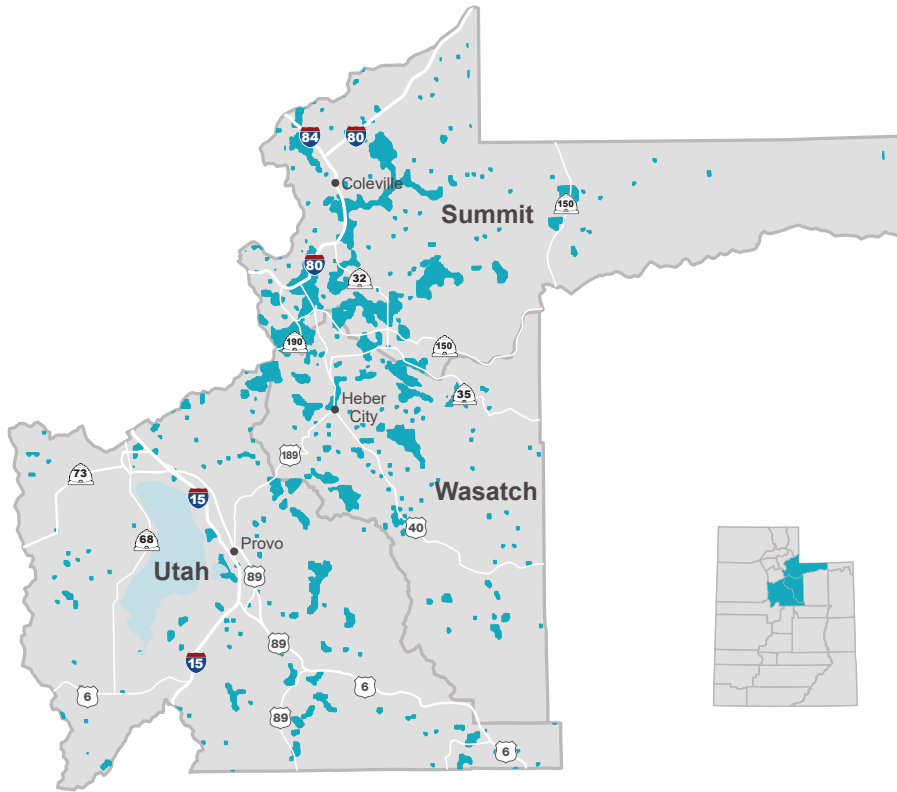

BROADBAND DEPLOYMENT AND ACCESS

Approximately 41,531 unserved locations

Approximately 27,820 underserved locations

BEAR RIVER ASSOCIATION OF GOVERNMENTS (BRAG)

UNSERVED

UNDERSERVED

WASATCH FRONT REGIONAL COUNCIL (WFRC)

UNSERVED

UNDERSERVED

MOUNTAINLAND ASSOCIATION OF GOVERNMENTS (MAG)

UNSERVED

UNDERSERVED

UINTAH BASIN ASSOCIATION OF GOVERNMENTS (UBAOG)

UNSERVED

UNDERSERVED

SIX COUNTY ASSOCIATION OF GOVERNMENTS

UNSERVED

UNDERSERVED

SOUTHEASTERN UTAH ASSOCIATION OF LOCAL GOVERNMENTS (SEUALG)

FIVE COUNTY ASSOCIATION OF GOVERNMENTS

UNSERVED

UNDERSERVED