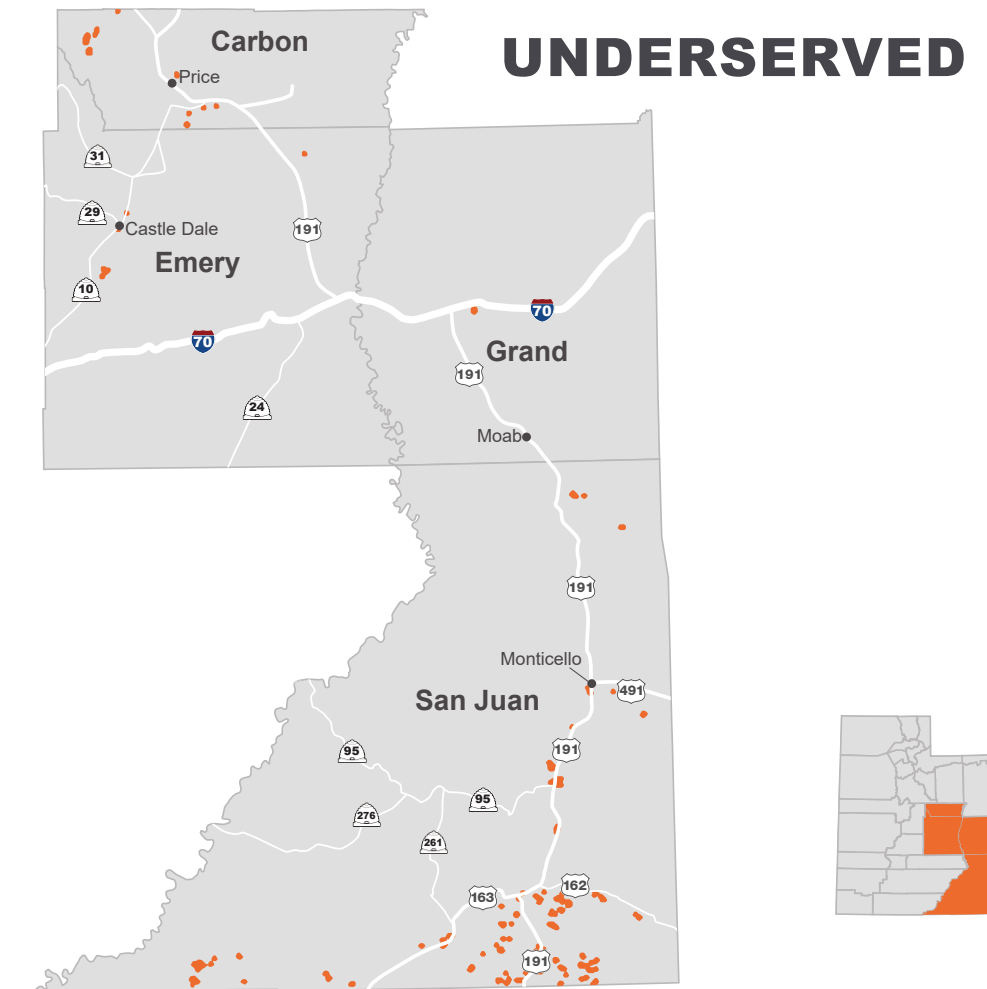

BROADBAND DEPLOYMENT AND ACCESS

Approximately 41,531 unserved locations

Approximately 27,820 underserved locations

BEAR RIVER ASSOCIATION OF GOVERNMENTS (BRAG)

UNSERVED

UNDERSERVED

WASATCH FRONT REGIONAL COUNCIL (WFRC)

SIX COUNTY ASSOCIATION OF GOVERNMENTS

UNSERVED

UNDERSERVED

SOUTHEASTERN UTAH ASSOCIATION OF LOCAL GOVERNMENTS (SEUALG)

FIVE COUNTY ASSOCIATION OF GOVERNMENTS

UNSERVED

UNDERSERVED