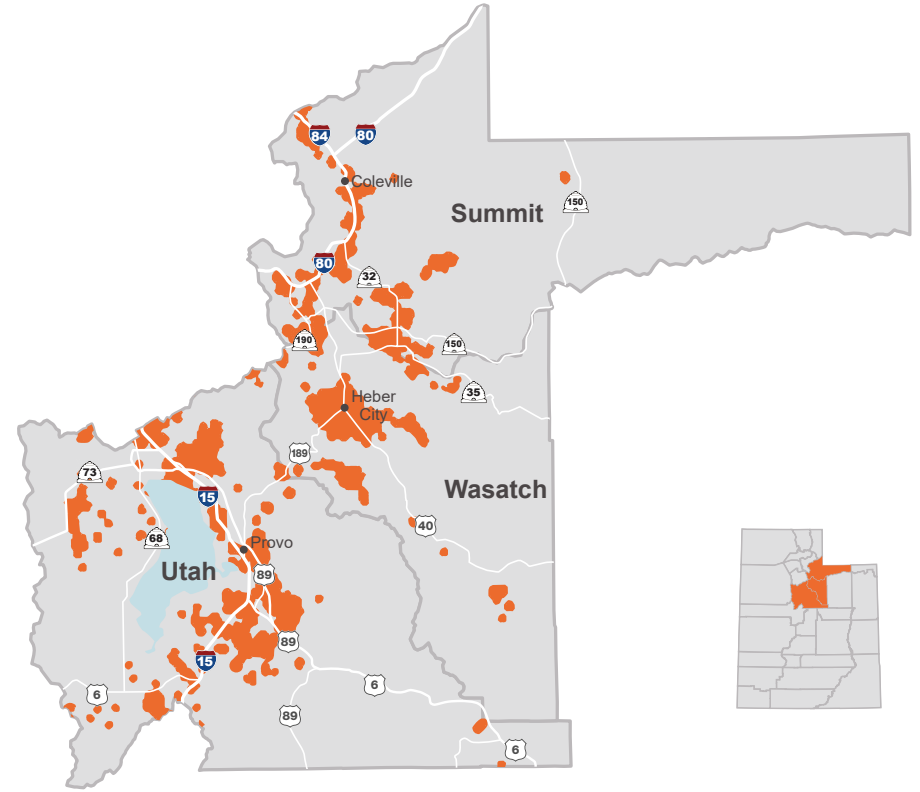

BROADBAND DEPLOYMENT AND ACCESS

Approximately 41,531 unserved locations

Approximately 27,820 underserved locations

BEAR RIVER ASSOCIATION OF GOVERNMENTS (BRAG)

UNSERVED

UNDERSERVED

WASATCH FRONT REGIONAL COUNCIL (WFRC)

UNSERVED

UNDERSERVED

MOUNTAINLAND ASSOCIATION OF GOVERNMENTS (MAG)

UNSERVED

UNDERSERVED

UINTAH BASIN ASSOCIATION OF GOVERNMENTS (UBAOG)

UNSERVED

UNDERSERVED

SIX COUNTY ASSOCIATION OF GOVERNMENTS

UNSERVED

UNDERSERVED

SOUTHEASTERN UTAH ASSOCIATION OF LOCAL GOVERNMENTS (SEUALG)

FIVE COUNTY ASSOCIATION OF GOVERNMENTS

UNSERVED

UNDERSERVED