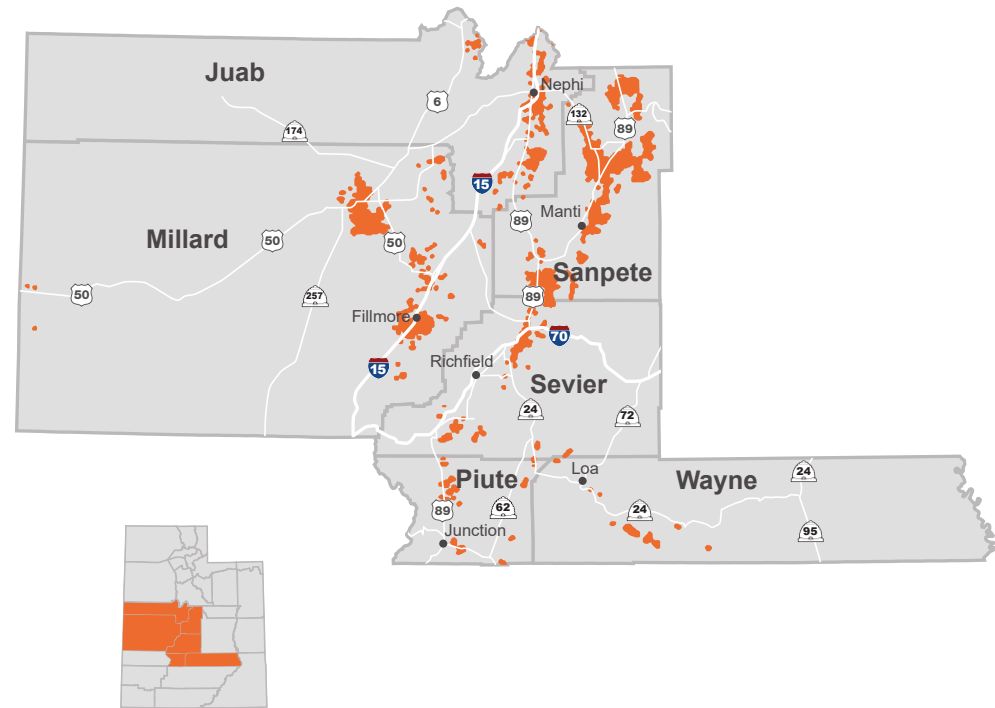

BROADBAND DEPLOYMENT AND ACCESS

Approximately 41,531 unserved locations

Approximately 27,820 underserved locations

BEAR RIVER ASSOCIATION OF GOVERNMENTS (BRAG)

UNSERVED

UNDERSERVED

WASATCH FRONT REGIONAL COUNCIL (WFRC)

UNSERVED

UNDERSERVED

MOUNTAINLAND ASSOCIATION OF GOVERNMENTS (MAG)

UNSERVED

UNDERSERVED

UINTAH BASIN ASSOCIATION OF GOVERNMENTS (UBAOG)

UNSERVED

UNDERSERVED

SIX COUNTY ASSOCIATION OF GOVERNMENTS

UNSERVED

UNDERSERVED

SOUTHEASTERN UTAH ASSOCIATION OF LOCAL GOVERNMENTS (SEUALG)

FIVE COUNTY ASSOCIATION OF GOVERNMENTS

UNSERVED

UNDERSERVED