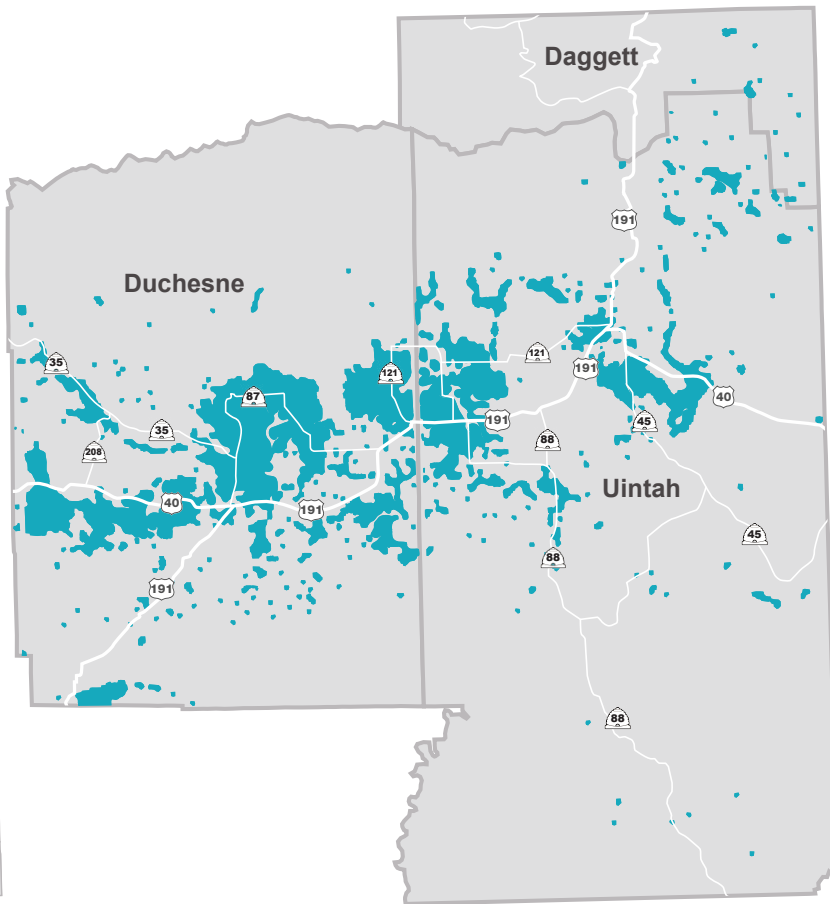

BROADBAND DEPLOYMENT AND ACCESS

Approximately 41,531 unserved locations

Approximately 27,820 underserved locations

BEAR RIVER ASSOCIATION OF GOVERNMENTS (BRAG)

UNSERVED

UNDERSERVED

WASATCH FRONT REGIONAL COUNCIL (WFRC)

UNSERVED

UNDERSERVED

MOUNTAINLAND ASSOCIATION OF GOVERNMENTS (MAG)

UNSERVED

UNDERSERVED

UINTAH BASIN ASSOCIATION OF GOVERNMENTS (UBAOG)

UNSERVED

UNDERSERVED

SIX COUNTY ASSOCIATION OF GOVERNMENTS

UNSERVED

UNDERSERVED

SOUTHEASTERN UTAH ASSOCIATION OF LOCAL GOVERNMENTS (SEUALG)

FIVE COUNTY ASSOCIATION OF GOVERNMENTS

UNSERVED

UNDERSERVED