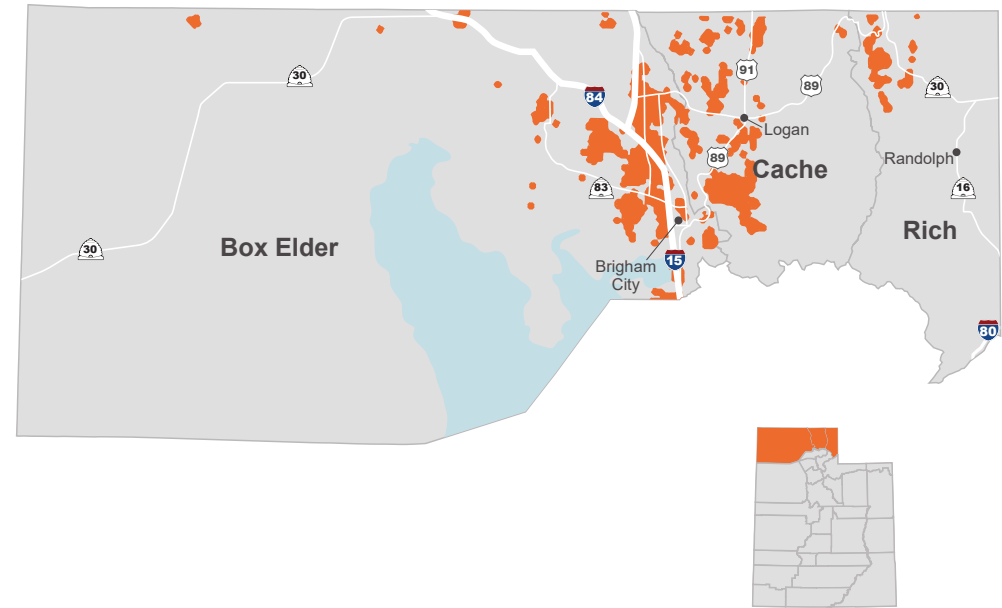

BROADBAND DEPLOYMENT AND ACCESS

Approximately 41,531 unserved locations

Approximately 27,820 underserved locations

BEAR RIVER ASSOCIATION OF GOVERNMENTS (BRAG)

UNSERVED

UNDERSERVED

WASATCH FRONT REGIONAL COUNCIL (WFRC)

SIX COUNTY ASSOCIATION OF GOVERNMENTS

UNSERVED

UNDERSERVED

SOUTHEASTERN UTAH ASSOCIATION OF LOCAL GOVERNMENTS (SEUALG)

FIVE COUNTY ASSOCIATION OF GOVERNMENTS

UNSERVED

UNDERSERVED