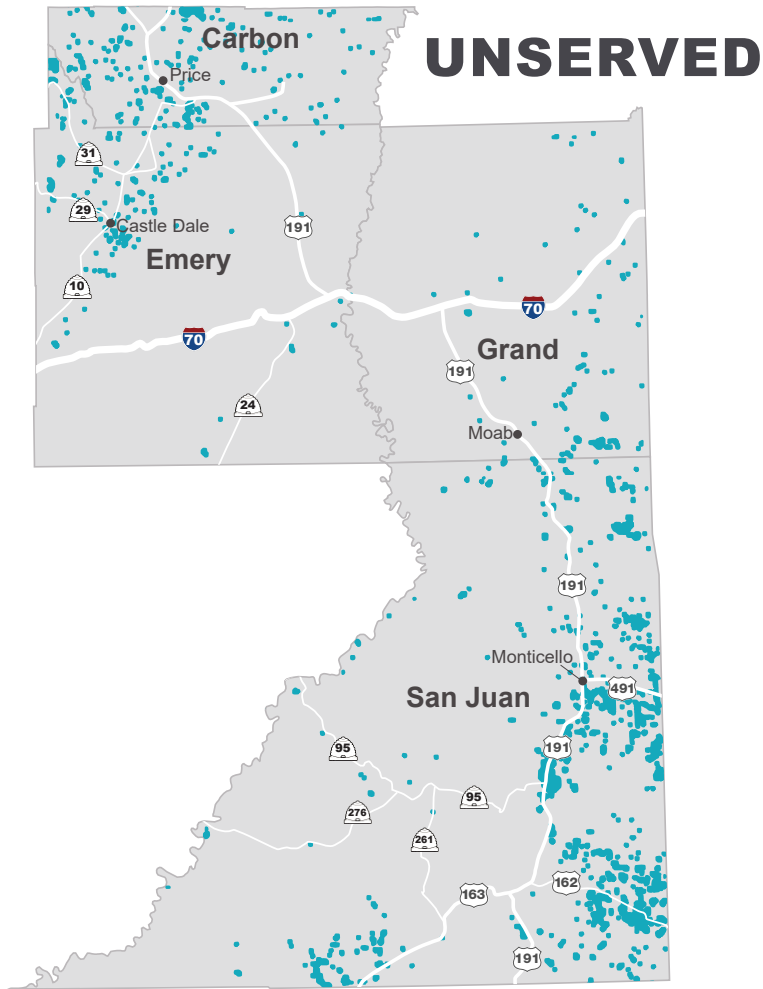

BROADBAND DEPLOYMENT AND ACCESS

Approximately 41,531 unserved locations

Approximately 27,820 underserved locations

BEAR RIVER ASSOCIATION OF GOVERNMENTS (BRAG)

UNSERVED

UNDERSERVED

WASATCH FRONT REGIONAL COUNCIL (WFRC)

SIX COUNTY ASSOCIATION OF GOVERNMENTS

UNSERVED

UNDERSERVED

SOUTHEASTERN UTAH ASSOCIATION OF LOCAL GOVERNMENTS (SEUALG)

FIVE COUNTY ASSOCIATION OF GOVERNMENTS

UNSERVED

UNDERSERVED