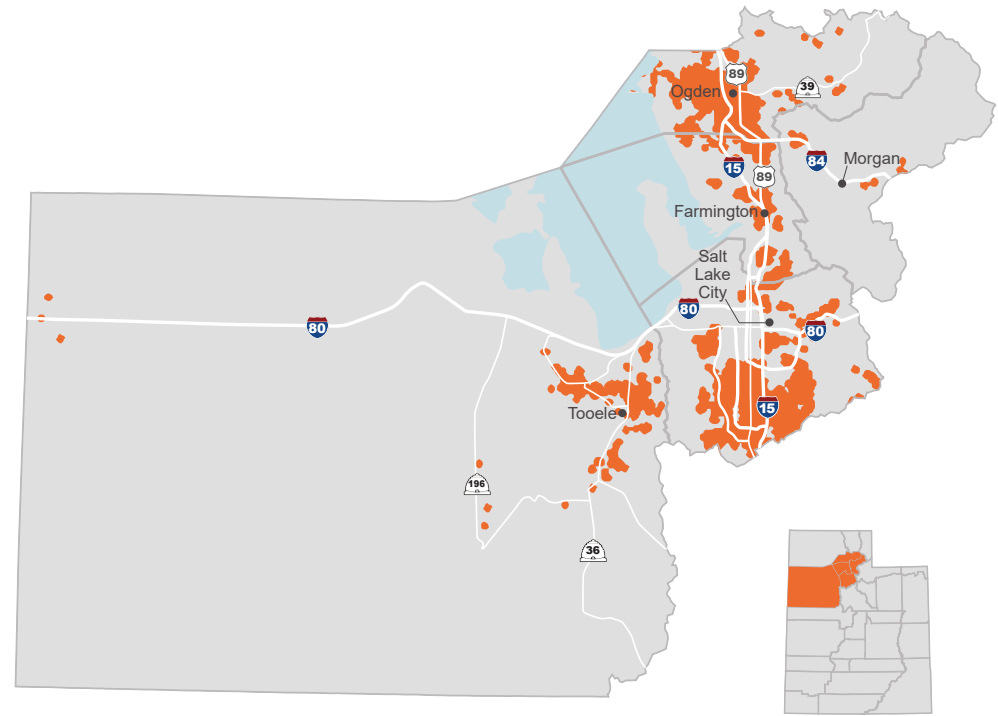

BROADBAND DEPLOYMENT AND ACCESS

Approximately 41,531 unserved locations

Approximately 27,820 underserved locations

BEAR RIVER ASSOCIATION OF GOVERNMENTS (BRAG)

UNSERVED

UNDERSERVED

WASATCH FRONT REGIONAL COUNCIL (WFRC)

UNSERVED

UNDERSERVED

MOUNTAINLAND ASSOCIATION OF GOVERNMENTS (MAG)

UNSERVED

UNDERSERVED

UINTAH BASIN ASSOCIATION OF GOVERNMENTS (UBAOG)

UNSERVED

UNDERSERVED

SIX COUNTY ASSOCIATION OF GOVERNMENTS

UNSERVED

UNDERSERVED

SOUTHEASTERN UTAH ASSOCIATION OF LOCAL GOVERNMENTS (SEUALG)

FIVE COUNTY ASSOCIATION OF GOVERNMENTS

UNSERVED

UNDERSERVED