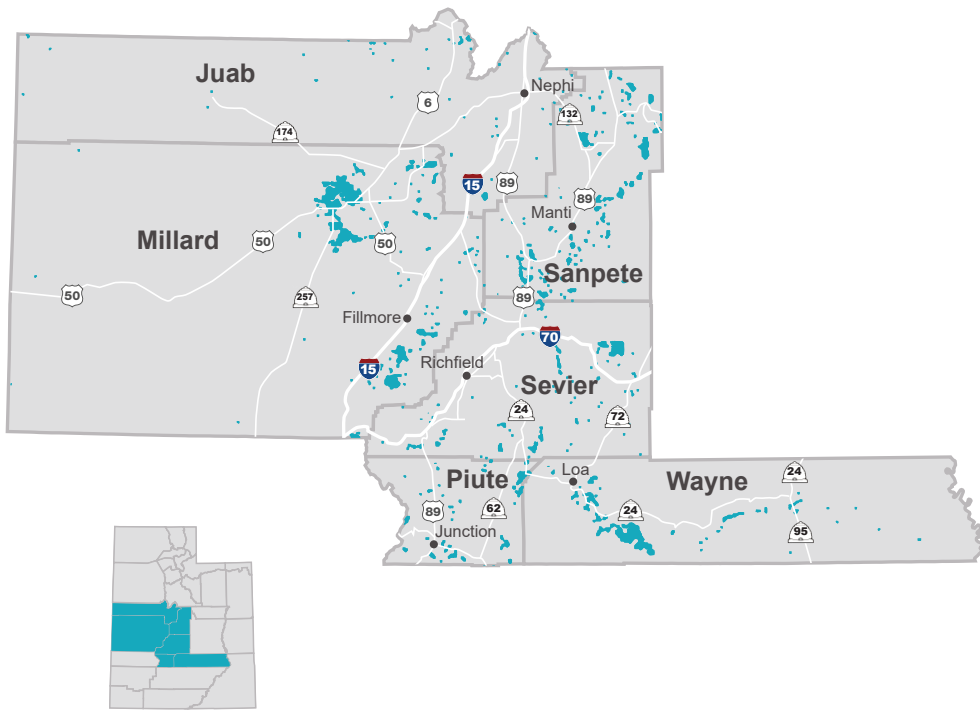

BROADBAND DEPLOYMENT AND ACCESS

Approximately 41,531 unserved locations

Approximately 27,820 underserved locations

BEAR RIVER ASSOCIATION OF GOVERNMENTS (BRAG)

UNSERVED

UNDERSERVED

WASATCH FRONT REGIONAL COUNCIL (WFRC)

UNSERVED

UNDERSERVED

MOUNTAINLAND ASSOCIATION OF GOVERNMENTS (MAG)

UNSERVED

UNDERSERVED

UINTAH BASIN ASSOCIATION OF GOVERNMENTS (UBAOG)

UNSERVED

UNDERSERVED

SIX COUNTY ASSOCIATION OF GOVERNMENTS

UNSERVED

UNDERSERVED

SOUTHEASTERN UTAH ASSOCIATION OF LOCAL GOVERNMENTS (SEUALG)

FIVE COUNTY ASSOCIATION OF GOVERNMENTS

UNSERVED

UNDERSERVED