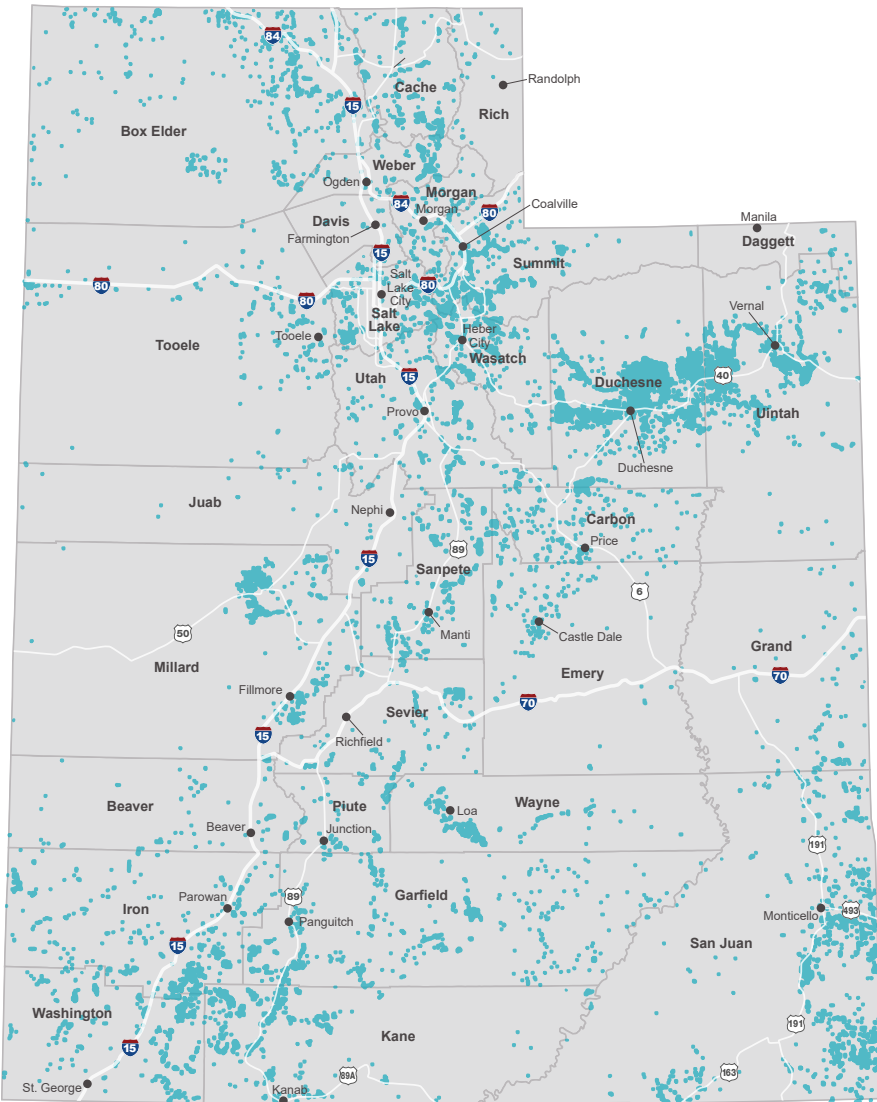

BROADBAND DEPLOYMENT AND ACCESS

Approximately 41,531 unserved locations

Approximately 27,820 underserved locations

BEAR RIVER ASSOCIATION OF GOVERNMENTS (BRAG)

UNSERVED

UNDERSERVED

WASATCH FRONT REGIONAL COUNCIL (WFRC)

SIX COUNTY ASSOCIATION OF GOVERNMENTS

UNSERVED

UNDERSERVED

SOUTHEASTERN UTAH ASSOCIATION OF LOCAL GOVERNMENTS (SEUALG)

FIVE COUNTY ASSOCIATION OF GOVERNMENTS

UNSERVED

UNDERSERVED