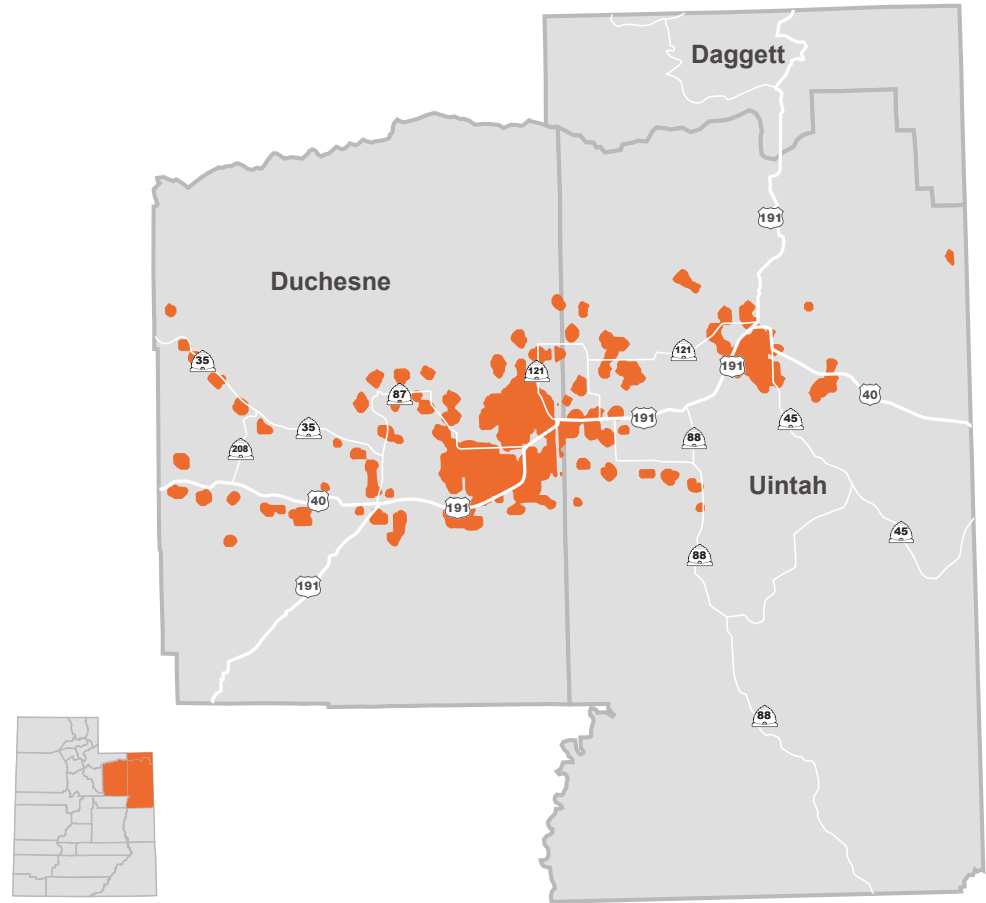

BROADBAND DEPLOYMENT AND ACCESS

Approximately 41,531 unserved locations

Approximately 27,820 underserved locations

BEAR RIVER ASSOCIATION OF GOVERNMENTS (BRAG)

UNSERVED

UNDERSERVED

WASATCH FRONT REGIONAL COUNCIL (WFRC)

UNSERVED

UNDERSERVED

MOUNTAINLAND ASSOCIATION OF GOVERNMENTS (MAG)

UNSERVED

UNDERSERVED

UINTAH BASIN ASSOCIATION OF GOVERNMENTS (UBAOG)

UNSERVED

UNDERSERVED

SIX COUNTY ASSOCIATION OF GOVERNMENTS

UNSERVED

UNDERSERVED

SOUTHEASTERN UTAH ASSOCIATION OF LOCAL GOVERNMENTS (SEUALG)

FIVE COUNTY ASSOCIATION OF GOVERNMENTS

UNSERVED

UNDERSERVED