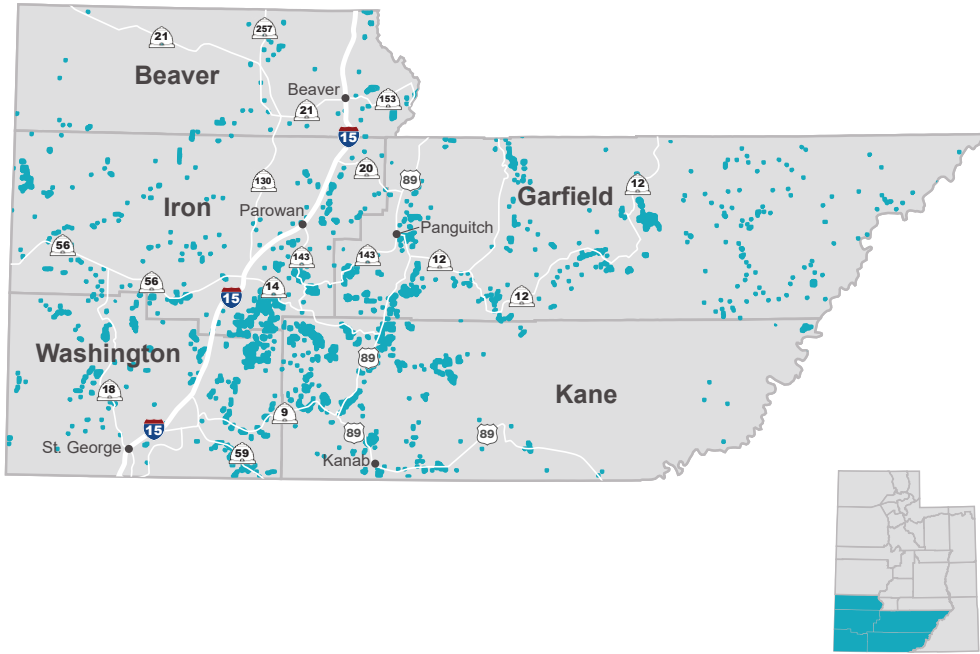

BROADBAND DEPLOYMENT AND ACCESS

Approximately 41,531 unserved locations

Approximately 27,820 underserved locations

BEAR RIVER ASSOCIATION OF GOVERNMENTS (BRAG)

UNSERVED

UNDERSERVED

WASATCH FRONT REGIONAL COUNCIL (WFRC)

SIX COUNTY ASSOCIATION OF GOVERNMENTS

UNSERVED

UNDERSERVED

SOUTHEASTERN UTAH ASSOCIATION OF LOCAL GOVERNMENTS (SEUALG)

FIVE COUNTY ASSOCIATION OF GOVERNMENTS

UNSERVED

UNDERSERVED