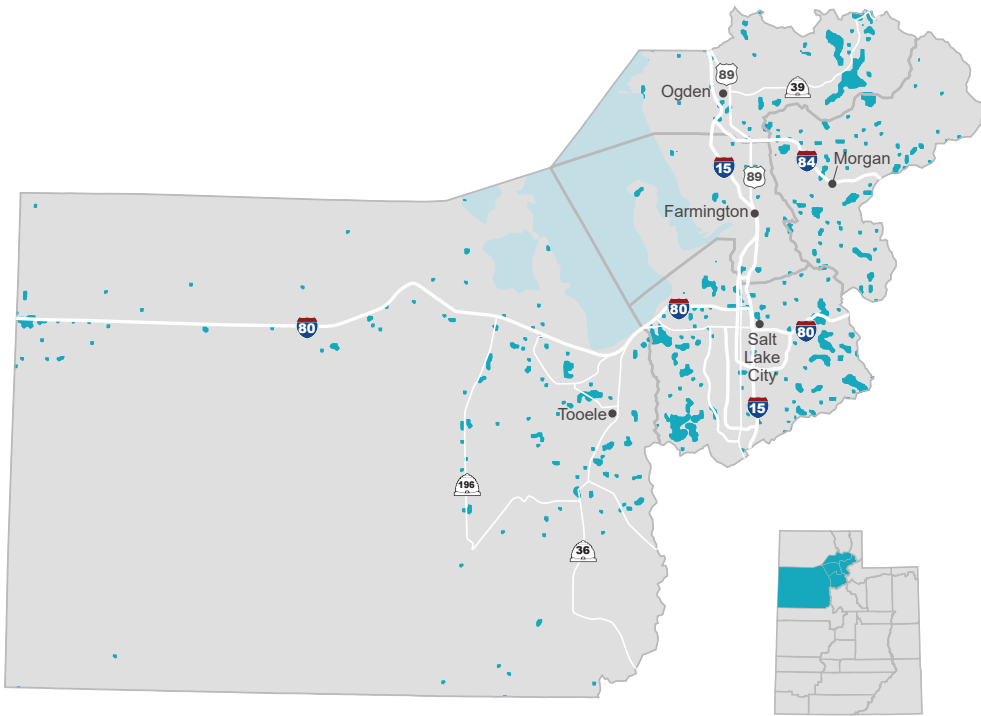

BROADBAND DEPLOYMENT AND ACCESS

Approximately 41,531 unserved locations

Approximately 27,820 underserved locations

BEAR RIVER ASSOCIATION OF GOVERNMENTS (BRAG)

UNSERVED

UNDERSERVED

WASATCH FRONT REGIONAL COUNCIL (WFRC)

UNSERVED

UNDERSERVED

MOUNTAINLAND ASSOCIATION OF GOVERNMENTS (MAG)

UNSERVED

UNDERSERVED

UINTAH BASIN ASSOCIATION OF GOVERNMENTS (UBAOG)

UNSERVED

UNDERSERVED

SIX COUNTY ASSOCIATION OF GOVERNMENTS

UNSERVED

UNDERSERVED

SOUTHEASTERN UTAH ASSOCIATION OF LOCAL GOVERNMENTS (SEUALG)

FIVE COUNTY ASSOCIATION OF GOVERNMENTS

UNSERVED

UNDERSERVED