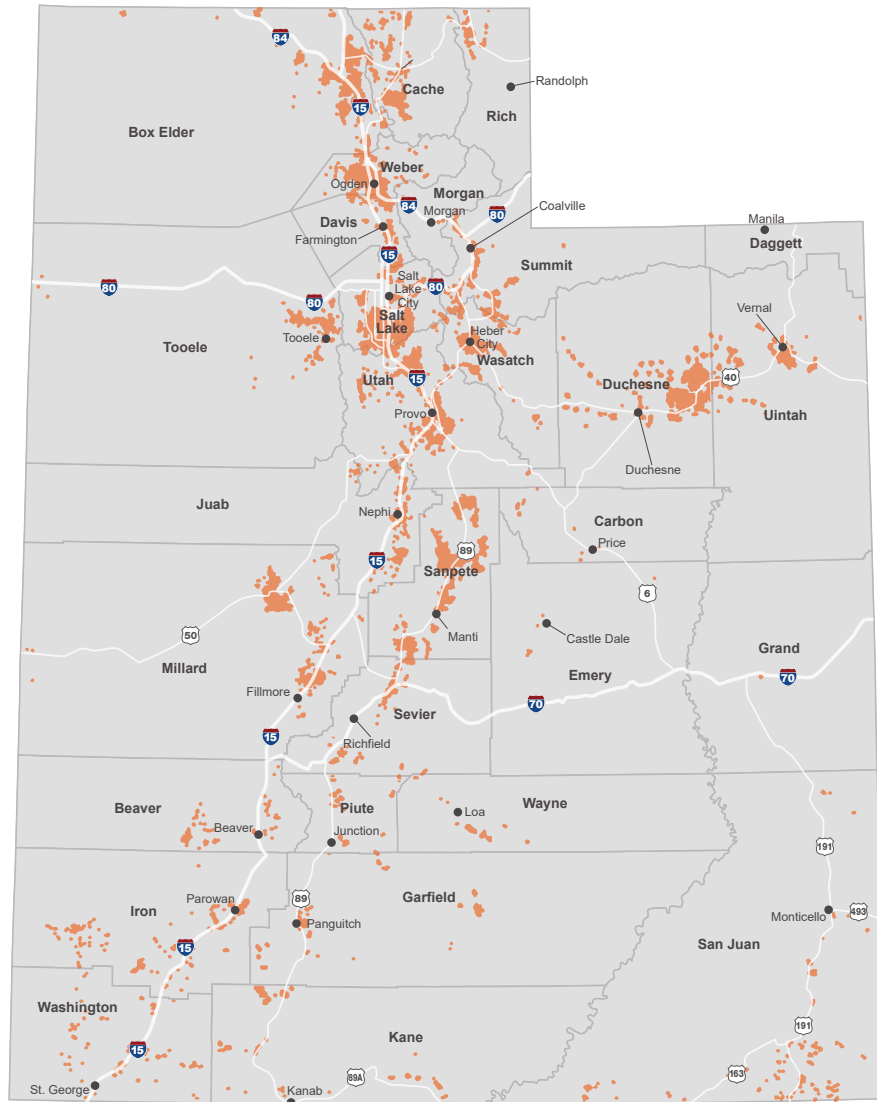

BROADBAND DEPLOYMENT AND ACCESS

Approximately 41,531 unserved locations

Approximately 27,820 underserved locations

BEAR RIVER ASSOCIATION OF GOVERNMENTS (BRAG)

UNSERVED

UNDERSERVED

WASATCH FRONT REGIONAL COUNCIL (WFRC)

UNSERVED

UNDERSERVED

MOUNTAINLAND ASSOCIATION OF GOVERNMENTS (MAG)

UNSERVED

UNDERSERVED

UINTAH BASIN ASSOCIATION OF GOVERNMENTS (UBAOG)

UNSERVED

UNDERSERVED

SIX COUNTY ASSOCIATION OF GOVERNMENTS

UNSERVED

UNDERSERVED

SOUTHEASTERN UTAH ASSOCIATION OF LOCAL GOVERNMENTS (SEUALG)

FIVE COUNTY ASSOCIATION OF GOVERNMENTS

UNSERVED

UNDERSERVED